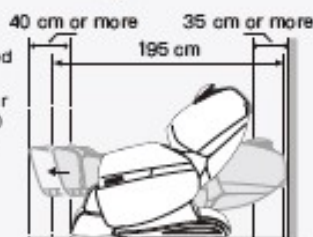

- Installation
  Ensure the chair is installed on a flat surface and allocate sufficient space for reclining. Leave at least 40 cm for footrest extension and 35 cm for backrest reclining.

Coffee (LB)