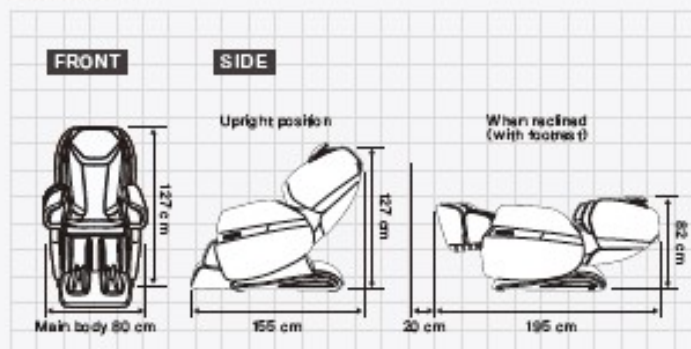

Coffee (LB)

Charcoal (BG)

Space Grey (LG)

Massage Chair MR6000 CALM PLUS

Specifications

- Weight: Approx. 101 kg
- Power consumption: 140 W

Placement & Installation

- Recommended Space
To position the chair in your home, ensure the doorway is at least 72 cm wide for the body and an additional 6 cm or more for carrying.

Recommended Space
80 cm Width

- Installation
Ensure the chair is installed on a flat surface and allocate sufficient space for reclining. Leave at least 40 cm for footrest extension and 35 cm for backrest reclining.

Coffee (LB)

Charcoal (BG)

Space Grey (LG)

Dimensions

*All dimensions are approximate.

In 1954, the world first mass-produced massage chair was developed by FUJIIRYOKI.

FUJIIRYOKI

FUJIIRYOKI has sold (shipped) more than 5.16 million massage chairs.*