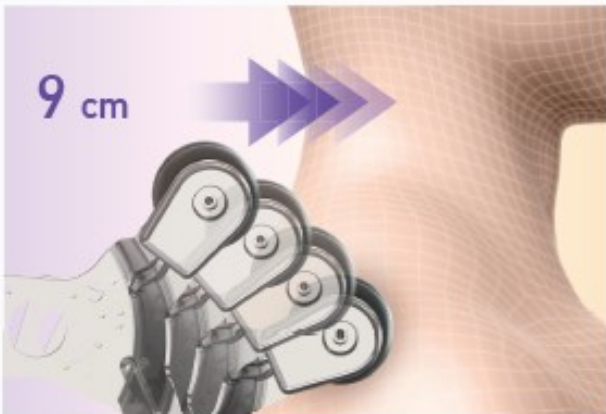

Flexible SL Track

The unique frame of this massage chair allows the seat to lift up and provide a soothing massage to the buttocks when the backrest is reclined to a certain angle. You can easily adjust the position from a sitting position to a sleeping position. It also features a special flat stretch massage function that stretches your entire body. It massages your neck, back, hips, and thighs, giving you a complete body stretch experience.

Reclining Position

Get cozy and relax as your whole-body sinks into the backrest. The advanced frame structure allows for a continuous massage experience from your neck all the way down to your buttocks.

Flat Position

Lie down and relax your whole body with the recliner down and the ottoman up. It's the perfect position to unwind and find ultimate comfort.

Foot Double Roller

The top of your foot will be gently massaged by airbags, while the sole of your foot will be stimulated by a series of double rollers. This combination massage helps improve blood circulation and provides a rejuvenating experience.

Experience a Human-Like Massage with Air 4D + Intelligent Massage Robot

Air 4D + Intelligent Robot

This advanced mechanism uses air to gently extend the massage ball, creating a softness that mimics the touch of a human hand. Enjoy a combination of 7 different massage techniques and varying speeds to provide a massage that feels just like a professional hand massage.