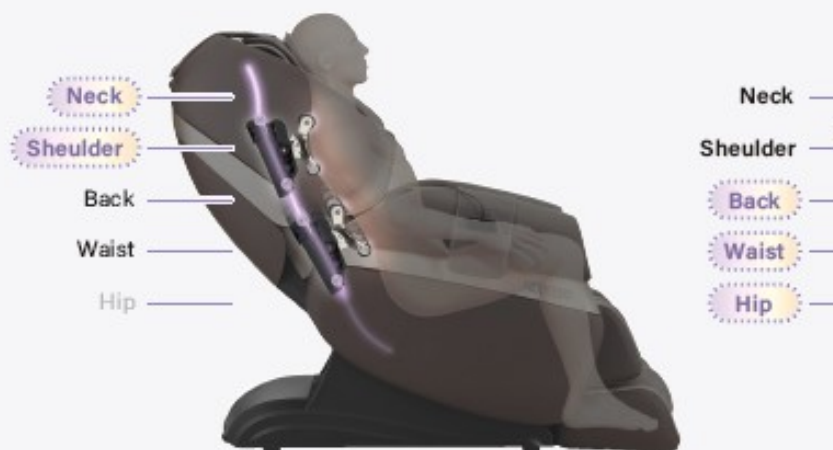

Easy to Use Touch Screen Remote Control

Experience the ultimate relaxation with our massage chair's intuitive touchscreen display. With just a simple touch, you can effortlessly customize every aspect of your massage, from the intensity to the technique.

Designed by FUJIRYOKI in Japan

Full body massage from neck to hips and feet

Upright Position

The backrest is raised for a firm massage from the neck to the shoulders. The massage balls approach the shoulders at a similar angle to human hands, effectively kneading and relaxing stiff shoulders.

Triple Calf Massage

This massage chair delivers a soothing massage to your calf muscles through a combination of airbag compression, rubbing airbags, and calf rollers. By employing three distinct massage techniques, it guarantees a comprehensive and invigorating massage session.

Flexible SL Track

The unique frame of this massage chair allows the seat to lift up and provide a soothing massage to the buttocks when the backrest is reclined to a certain angle. You can easily adjust the position from a sitting position to a sleeping position. It also features a special flat stretch massage function that stretches your entire body. It massages your neck, back, hips, and thighs, giving you a complete body stretch experience.