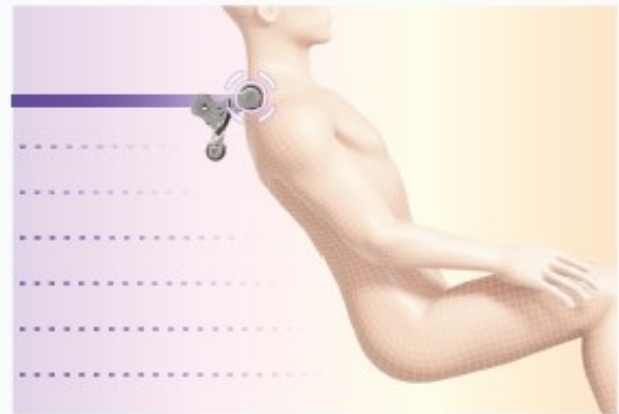

Experience a Human-Like Massage with Air 4D + Intelligent Massage Robot

Air 4D + Intelligent Robot

This advanced mechanism uses air to gently extend the massage ball, creating a softness that mimics the touch of a human hand. Enjoy a combination of 7 different massage techniques and varying speeds to provide a massage that feels just like a professional hand massage.

Adjust the Intensity

The intensity of the massage can be customized to suit your needs. You can fine-tune the strength of the massage balls up to a maximum of 4 levels, with an adjustment range of 9 cm.

Shoulder Position Detection

Experience a massage tailored to your unique body shape. Our massage chair incorporates shoulder position detection and program feedback to automatically adjust the massage points based on your height and body shape. This meticulous customization ensures a detailed and personalized massage experience.

What is 4D? The 4D feature in a massage robot means it can move right-left, up-down, strong-weak and can also vary its rhythm during the movements, replicating the actions of human hands. Experience the 4D massages in 7 techniques.