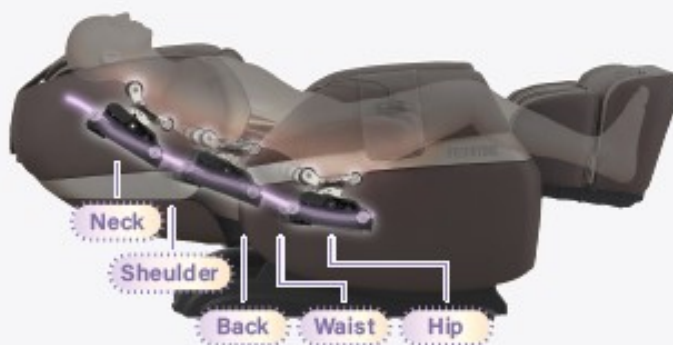

Flat Position

Lie down and relax your whole body with the recliner down and the ottoman up. It's the perfect position to unwind and find ultimate comfort.