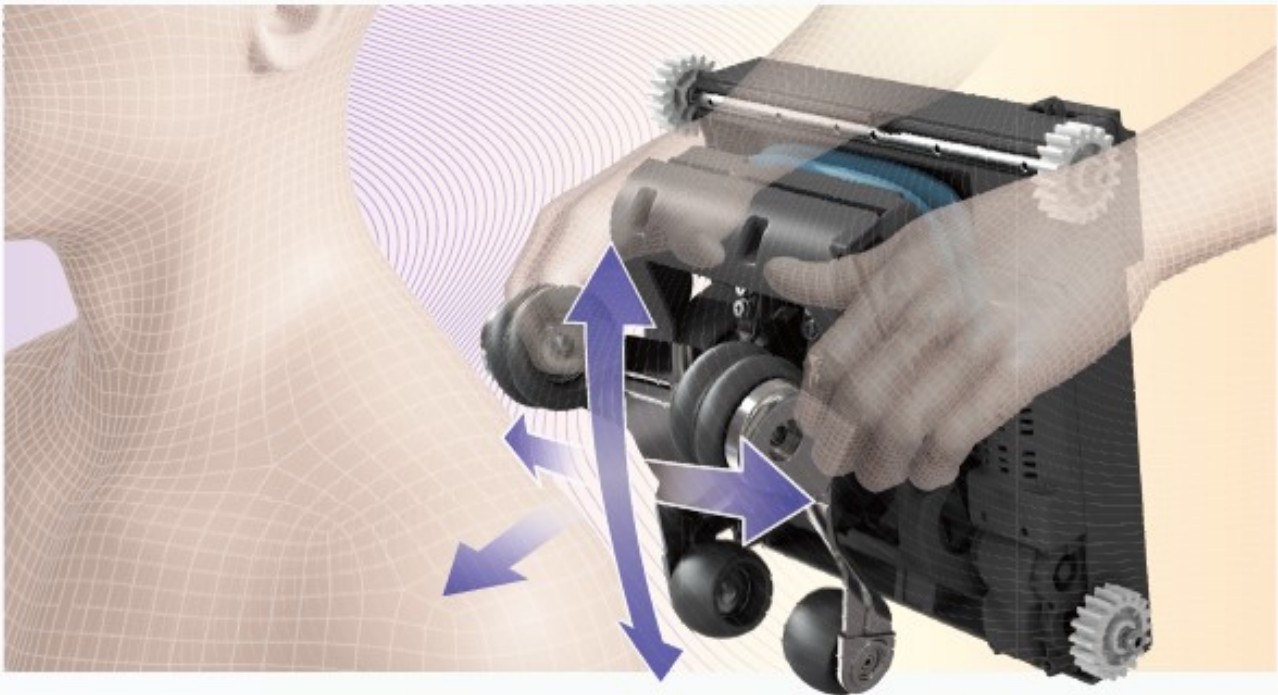

Flexible SL Track

The unique frame of this massage chair allows the seat to lift up and provide a soothing massage to the buttocks when the backrest is reclined to a certain angle. You can easily adjust the position from a sitting position to a sleeping position. It also features a special flat stretch massage function that stretches your entire body. It massages your neck, back, hips, and thighs, giving you a complete body stretch experience.

Reclining Position

Get cozy and relax as your whole-body sinks into the backrest. The advanced frame structure allows for a continuous massage experience from your neck all the way down to your buttocks.

Flat Position

Lie down and relax your whole body with the recliner down and the ottoman up. It's the perfect position to unwind and find ultimate comfort.

Foot Double Roller

The top of your foot will be gently massaged by airbags, while the sole of your foot will be stimulated by a series of double rollers. This combination massage helps improve blood circulation and provides a rejuvenating experience.

Experience a Human-Like Massage with Air 4D + Intelligent Massage Robot

Air 4D + Intelligent Robot

This advanced mechanism uses air to gently extend the massage ball, creating a softness that mimics the touch of a human hand. Enjoy a combination of 7 different massage techniques and varying speeds to provide a massage that feels just like a professional hand massage.