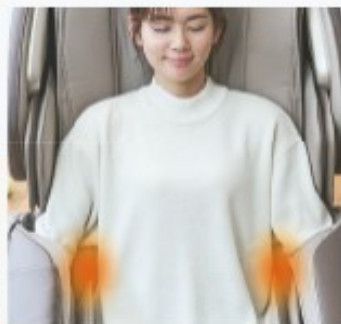

STRETCH MASSAGE	Yoga Stretch	Combination of multiple stretching movements
	Deep Stretch	Full-body hard stretching to refresh the whole body
	Slow Stretch	Stretch deep into the body with slow movements
	Air Stretch	Stretching course combining airbag and reclining
FULL BODY	Swedish	Full body massage with focus on kneading
	Gentle	Light, rhythmic, slow and fast massage
	Deep Tissue	Full body massage with slow movements focused on shiatsu
	Relax	Relaxed movement, recommended before bedtime
FOCUS	Neck	Course to relieve stiffness and fatigue in the neck and shoulders
	Shoulder	Course to relieve muscle stiffness behind the shoulder blades
	Lumbar	A course to relieve back pain and fatigue
	Glutes	A course that firmly relaxes from the waist to the hips

Neck and Back Stretch

Following a deep stretch, our massage hands glide up and down the muscles of your neck and back, offering an extension lift and traction that generates a rejuvenating stretch.

Surround Yourself with Luxury Comfort at Home

Full Body Air Massage

Experience ultimate relaxation as large, soft airbags wrap around your shoulders, arms, pelvis, calves, and feet. The airbags compress and release, promoting blood circulation and relieving fatigue. Adjust the intensity to your desired level with 5 customizable settings.