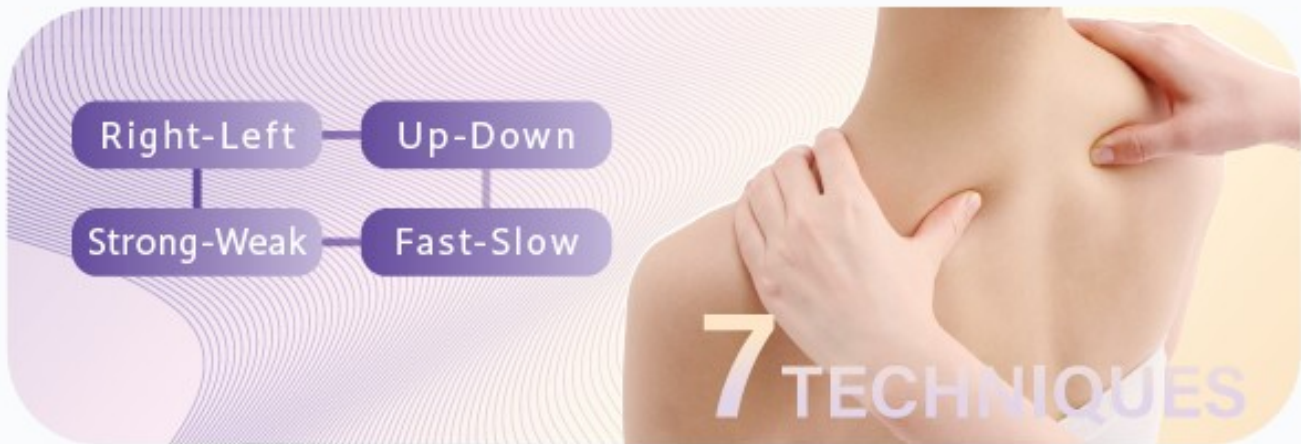

Flat Position

Lie down and relax your whole body with the recliner down and the ottoman up. It's the perfect position to unwind and find ultimate comfort.

Foot Double Roller

The top of your foot will be gently massaged by airbags, while the sole of your foot will be stimulated by a series of double rollers. This combination massage helps improve blood circulation and provides a rejuvenating experience.

Experience a Human-Like Massage with Air 4D + Intelligent Massage Robot

Air 4D + Intelligent Robot

This advanced mechanism uses air to gently extend the massage ball, creating a softness that mimics the touch of a human hand. Enjoy a combination of 7 different massage techniques and varying speeds to provide a massage that feels just like a professional hand massage.

Adjust the Intensity

The intensity of the massage can be customized to suit your needs. You can fine-tune the strength of the massage balls up to a maximum of 4 levels, with an adjustment range of 9 cm.

Shoulder Position Detection

Experience a massage tailored to your unique body shape. Our massage chair incorporates shoulder position detection and program feedback to automatically adjust the massage points based on your height and body shape. This meticulous customization ensures a detailed and personalized massage experience.