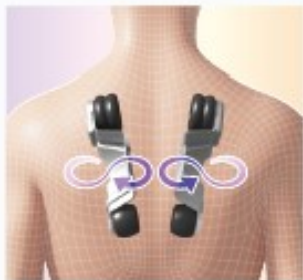

Experience a Human-Like Massage with Air 4D + Intelligent Massage Robot

Air 4D + Intelligent Robot

This advanced mechanism uses air to gently extend the massage ball, creating a softness that mimics the touch of a human hand. Enjoy a combination of 7 different massage techniques and varying speeds to provide a massage that feels just like a professional hand massage.

Adjust the Intensity

The intensity of the massage can be customized to suit your needs. You can fine-tune the strength of the massage balls up to a maximum of 4 levels, with an adjustment range of 9 cm.

Shoulder Position Detection

Experience a massage tailored to your unique body shape. Our massage chair incorporates shoulder position detection and program feedback to automatically adjust the massage points based on your height and body shape. This meticulous customization ensures a detailed and personalized massage experience.

What is 4D? The 4D feature in a massage robot means it can move right-left, up-down, strong-weak and can also vary its rhythm during the movements, replicating the actions of human hands. Experience the 4D massages in 7 techniques.