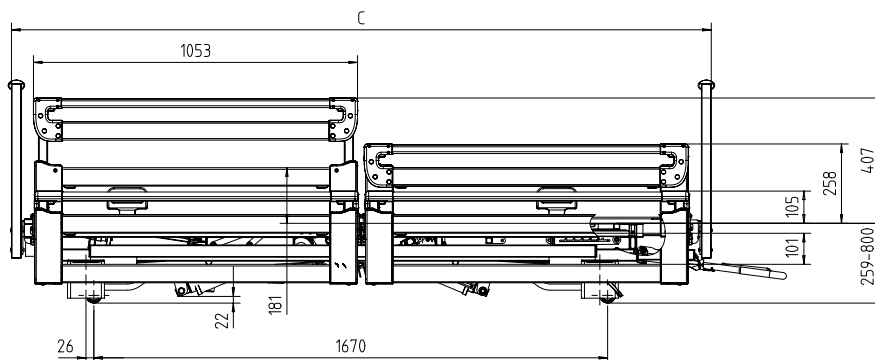

*In combination with a bed extension, suitably sized side elements are supplied.

Notes

Overall dimensions of the Regia

When fitted with the Primus headboard, the Regia 90 x 200 cm has the following overall dimensions:

Length: 211.1 cm (with bed extension, split safety sides (TSG): 229.1 cm)

Width: 110.9 cm

Height, depending on adjustment: 62.1 – 113.2 cm

Ground clearance for lifting equipment: 14.5 cm

The dimensions for all headboard models can be taken from the following drawings (approximate dimensions in mm):