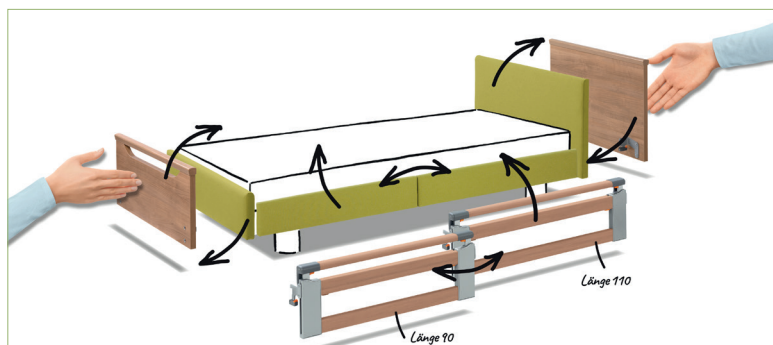

✓	Product	Description	Item number
	Regia care bed 90 x 200 cm	Mattress base and chassis <ul style="list-style-type: none"> • 4-section mattress base with metal slats • Height adjustment range of 26 - 80 cm • Central braking system and homelike castor covers 	ZLFB000
	Regia care bed 100 x 200 cm	Mattress base width of 100 cm for extra comfort	ZLFB002
	Regia movo care bed 90 cm	<ul style="list-style-type: none"> • 100-mm double castors for easy manoeuvring • Directional castor facilitates steering of the bed • Height adjustment range of 28 - 83 cm 	MVS_003
	Regia movo care bed 100 cm		MVS_003
<p>The comfort mattress base and bed extension can be selected in Section 5 "Accessories and optional equipment". You can find the dimensions of the bed in the appendix of this brochure.</p>			

The Regia is supplied with the patented Easy Switch system for all attachments.

Head and footboards, split safety sides and side panels can be quickly and easily fitted without using any tools. They are attached with easy-to-operate fasteners.