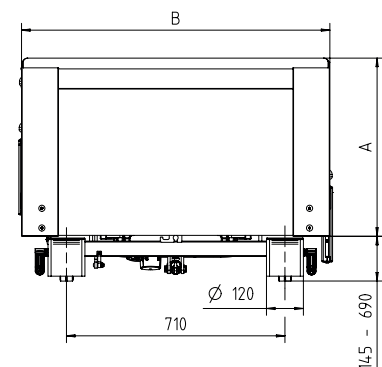

*In combination with a bed extension, suitably sized side elements are supplied.

Notes

Overall dimensions of the Regia

When fitted with the Primus headboard, the Regia 90 x 200 cm has the following overall dimensions:

Length: 211.1 cm (with bed extension, split safety sides (TSG): 229.1 cm)

Width: 110.9 cm

Height, depending on adjustment: 62.1 – 113.2 cm

Ground clearance for lifting equipment: 14.5 cm

The dimensions for all headboard models can be taken from the following drawings (approximate dimensions in mm):