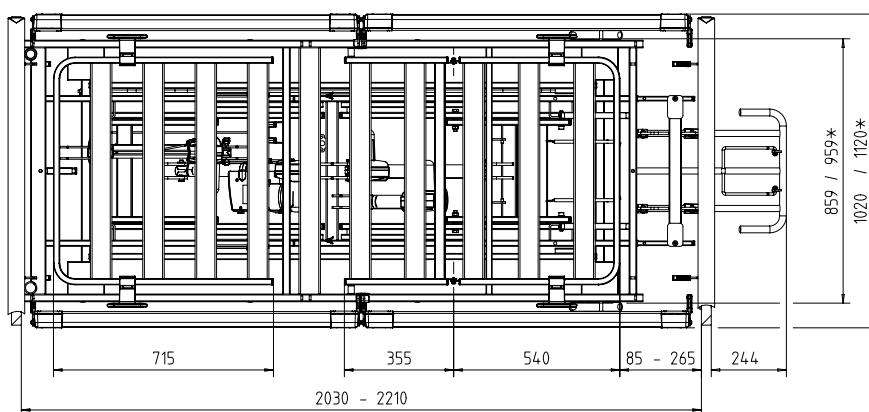

*In combination with a bed extension, suitably sized side elements are supplied.

Notes

Overall dimensions of the Regia

When fitted with the Primus headboard, the Regia 90 x 200 cm has the following overall dimensions:

Length: 211.1 cm (with bed extension, split safety sides (TSG): 229.1 cm)

Width: 110.9 cm

Height, depending on adjustment: 62.1 – 113.2 cm

Ground clearance for lifting equipment: 14.5 cm

The dimensions for all headboard models can be taken from the following drawings (approximate dimensions in mm):